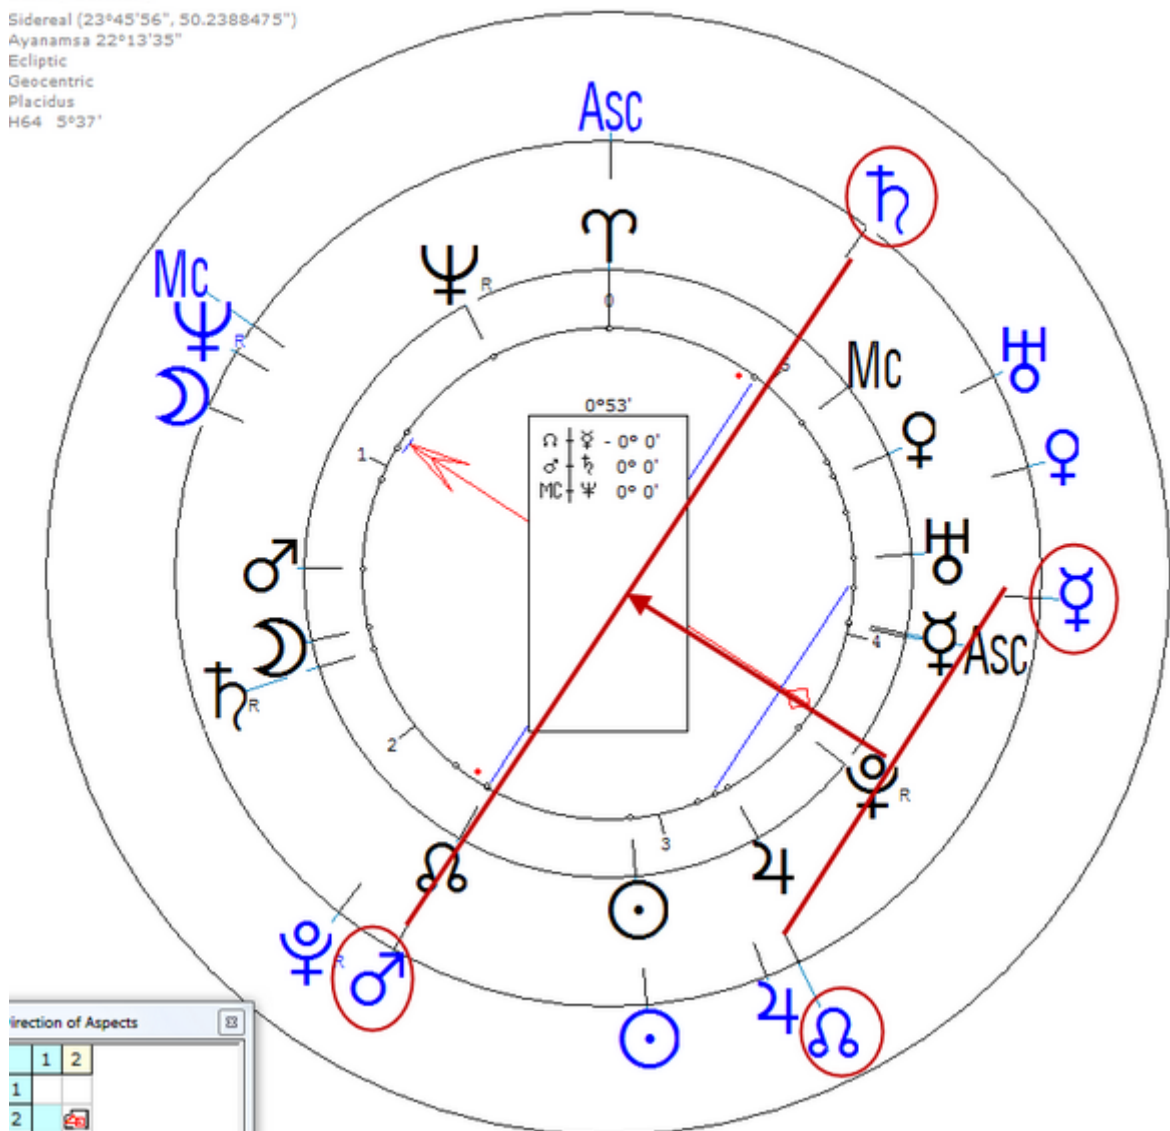

Tucholsky, Kurt

9 January 1890 at 18:45 (= 6:45 PM)Berlin, Germany, 52n29, 13e21
German-Jewish journalist, satirical essayist, poet.

<https://www.astro.com/astro-databank/Tucholsky,_Kurt>

Death by Suicide 21 December 1935 in Gothenburg, Sweden.

Solar Return (Harmonic 64)

Solar $\♂/\♁$ = Solar $\♀/\♁$

Tucholsky, Kurt

9 January 1890 Thu 18:45 (GMT+0:53:24) 52n29 13e21
Berlin, Germany

Sidereal (23°45'56", 50.2388475")

Ayanamsa 22°13'35"

Ecliptic

Geocentric

Placidus

H64 5°37'